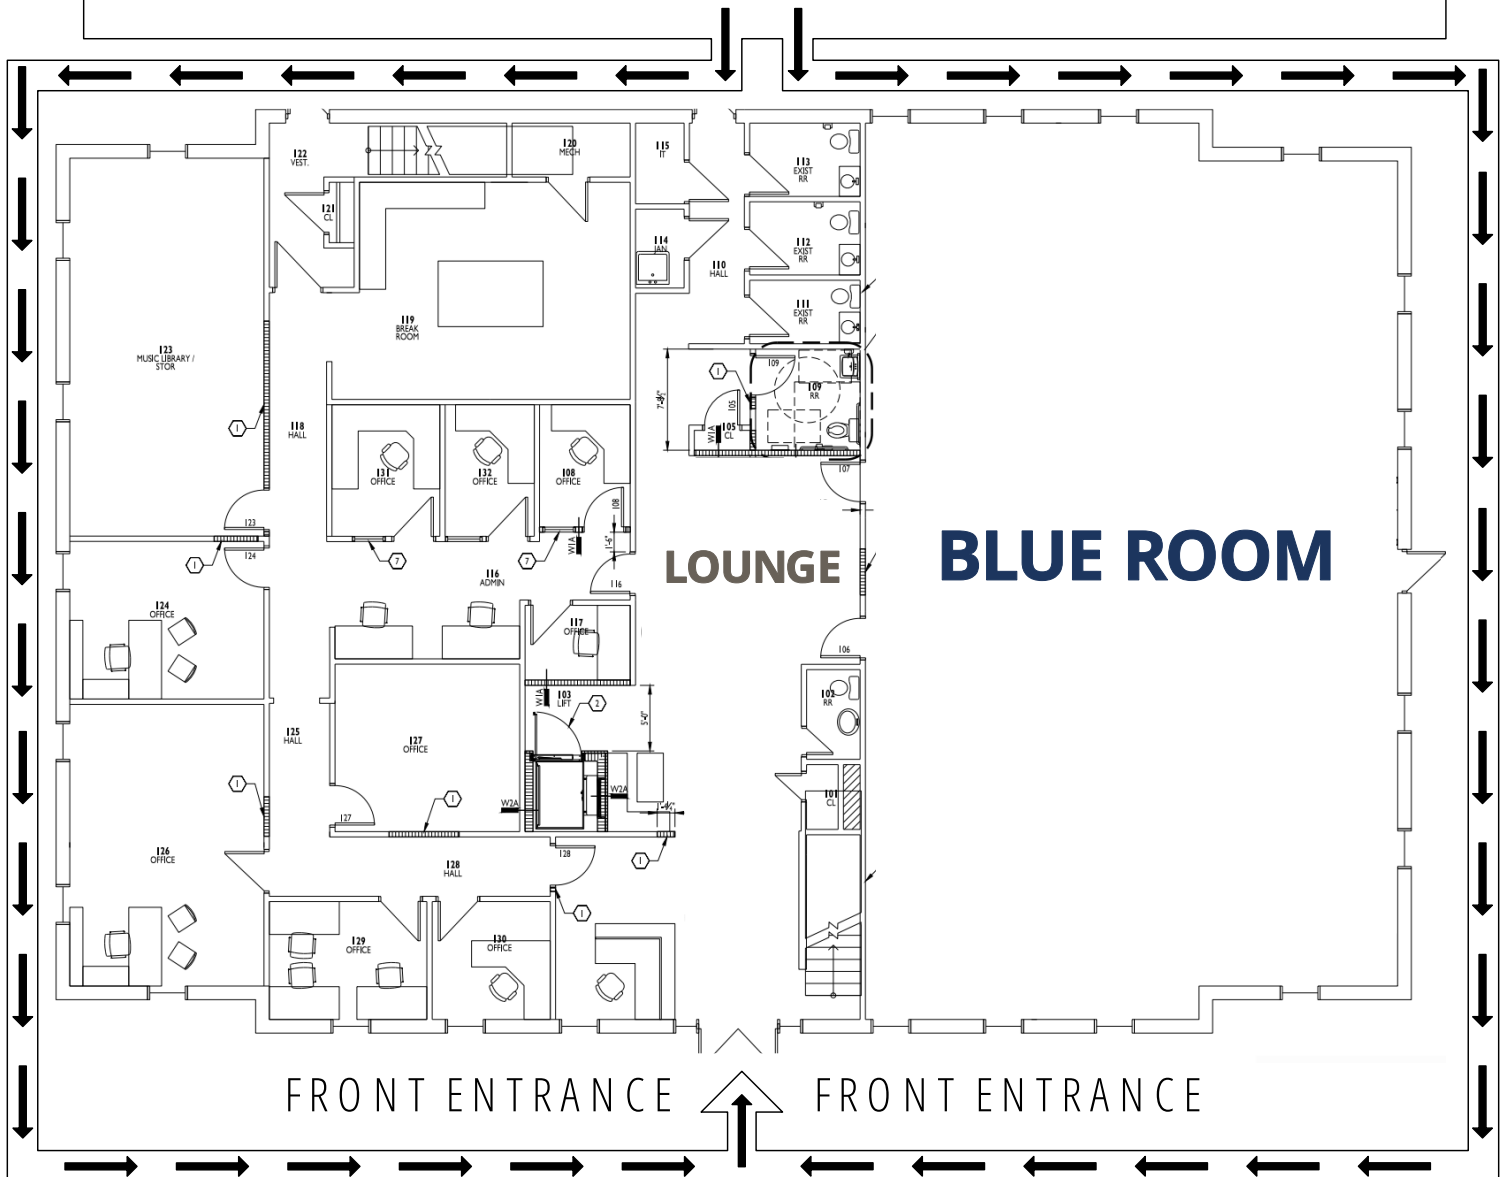

Indianapolis Children's Choir
Performing Arts Center

IMEA Beginning / Developing Teachers Workshop

PARKING

FIRST FLOOR

RED ROOM

GREEN ROOM

SECOND FLOOR