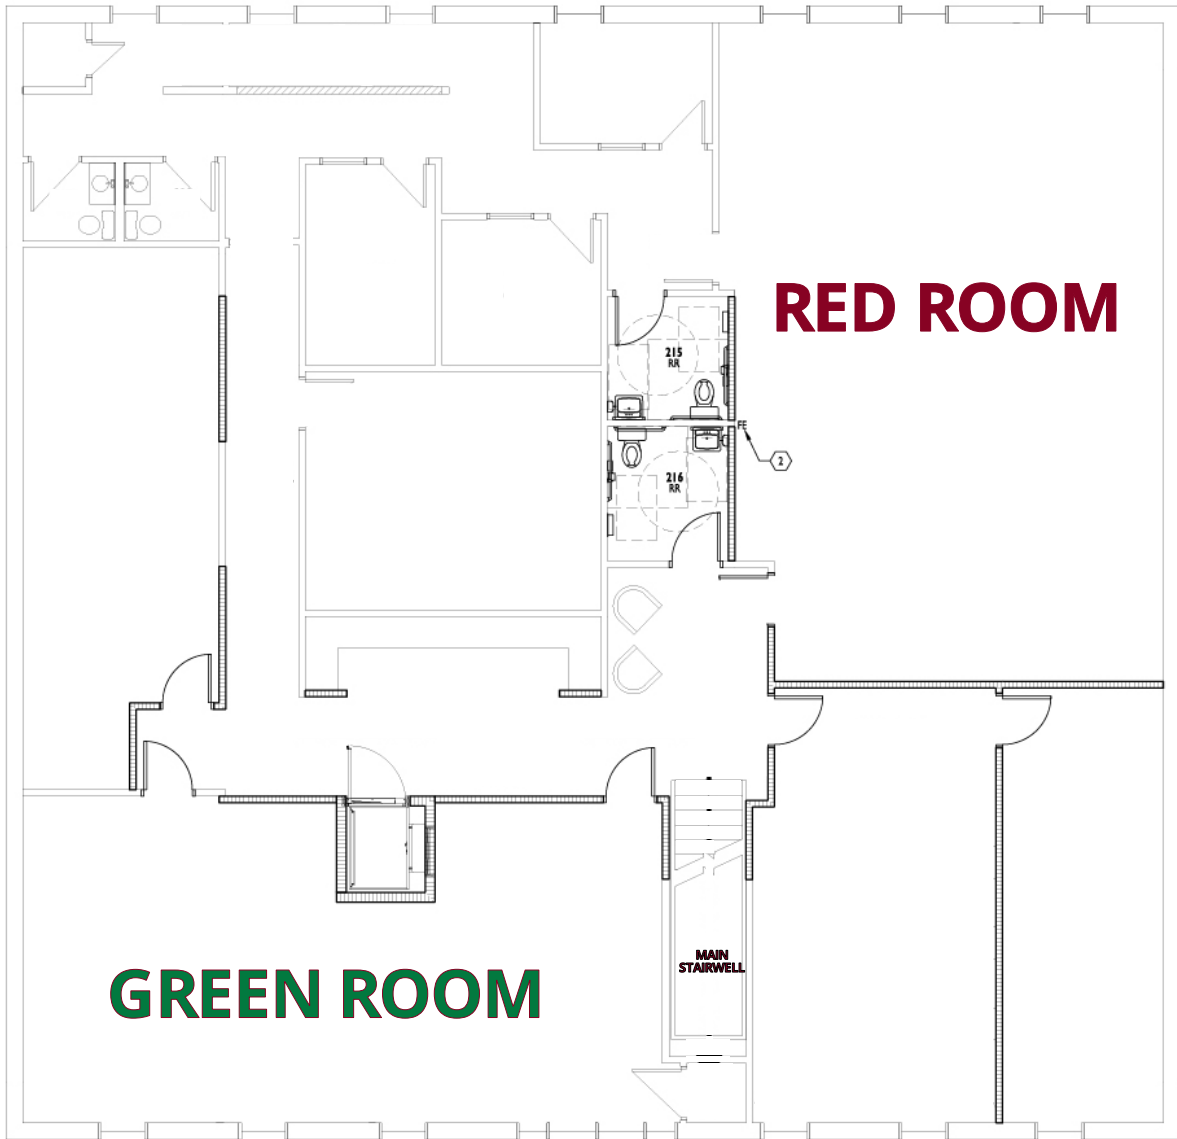

Indianapolis Children's Choir
Performing Arts Center

IMEA Beginning / Developing Teachers Workshop

PARKING

FIRST FLOOR

RED ROOM

GREEN ROOM

SECOND FLOOR